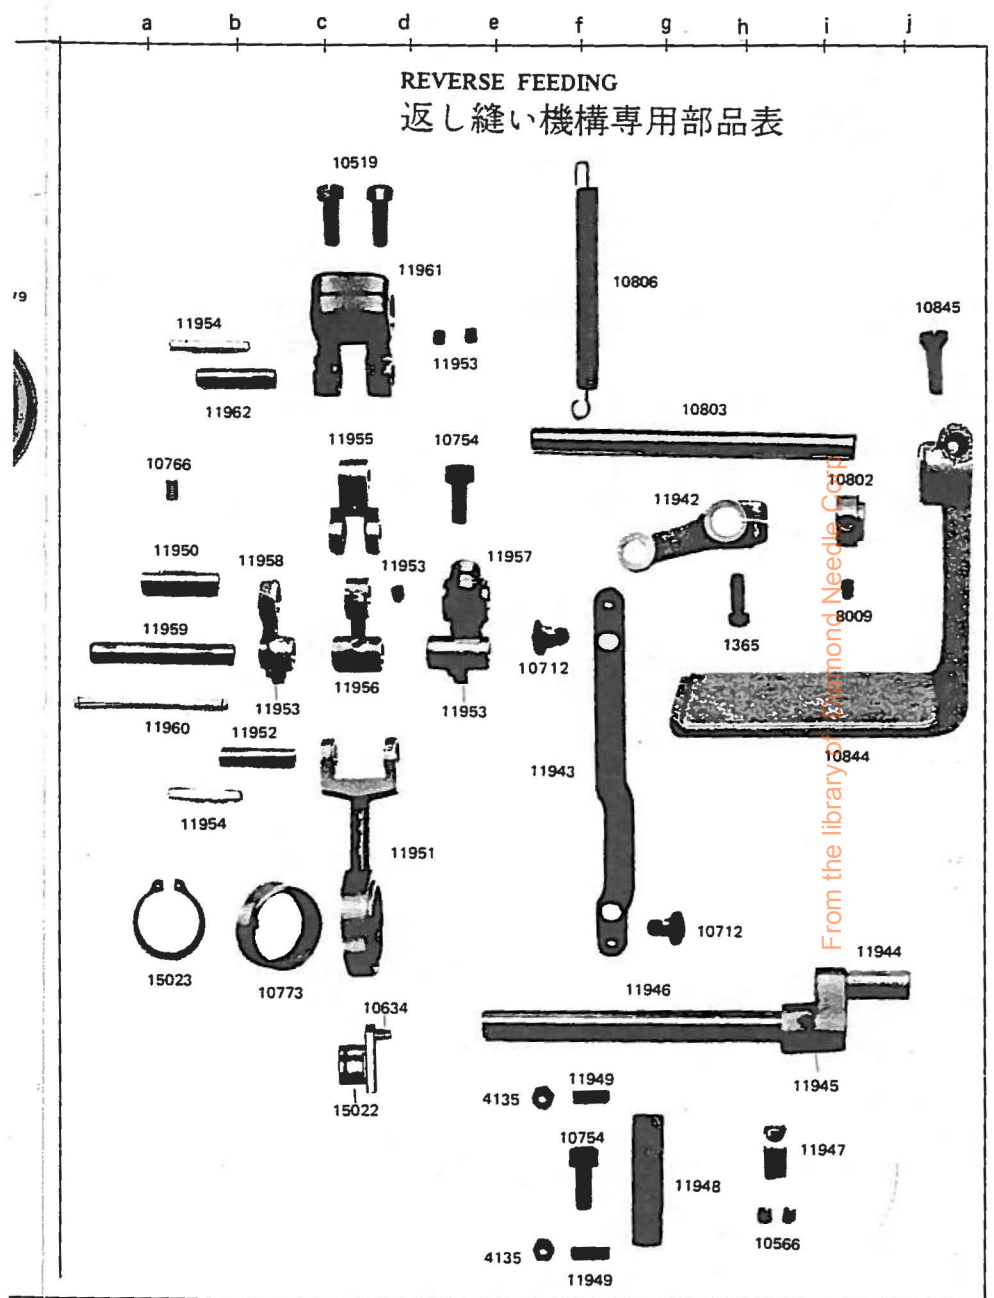

7B, 8, 8B

REVERSE FEEDING
返し縫い機構専用部品表

From the library of Wisconsin Needle Co.