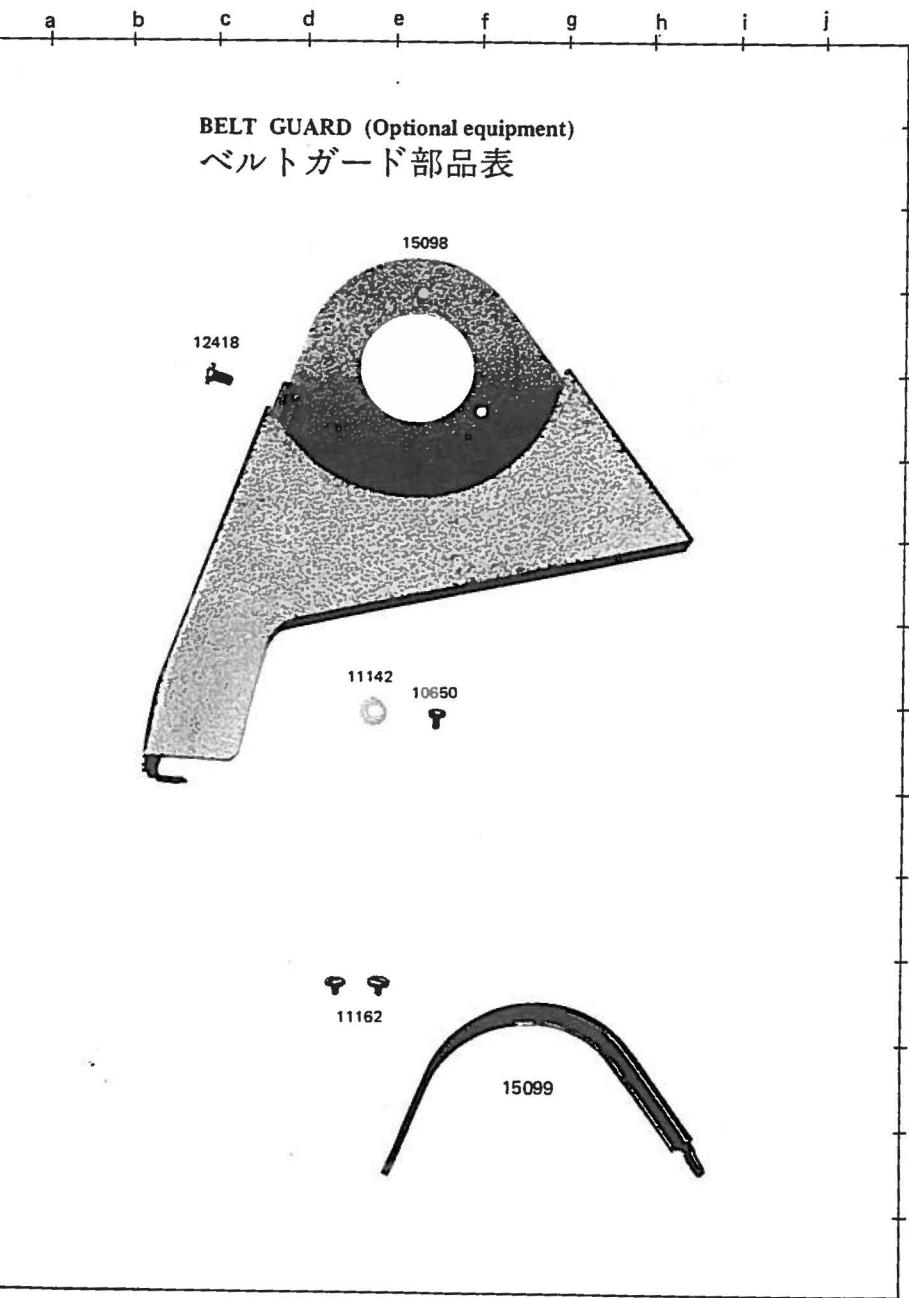

PARTS LIST FOR SEIKO MODEL STW-7,7'

10505(A): STW-7, 8 (with belt guard)
 10505(B): STW-7, 8 (without belt guard)
 10847(A): STW-7B, 8B (with belt guard)
 10847(B): STW-7B, 8B (without belt guard)

A - カト付用
 B - カト無用

o marked parts are only for Model STW-8, 8B (STW-8, 8B のみ)

SEIKO

8, 8B

BELT GUARD (Optional equipment)
ベルトガード部品表

* marked parts are only for Model STW-7B, 8B (STW-7B, 8Bのみ)
x marked parts are only for Model STW-7, 8 (STW-7, 8のみ)
o marked parts are only for Model STW-R RR (STW-R RRのみ)