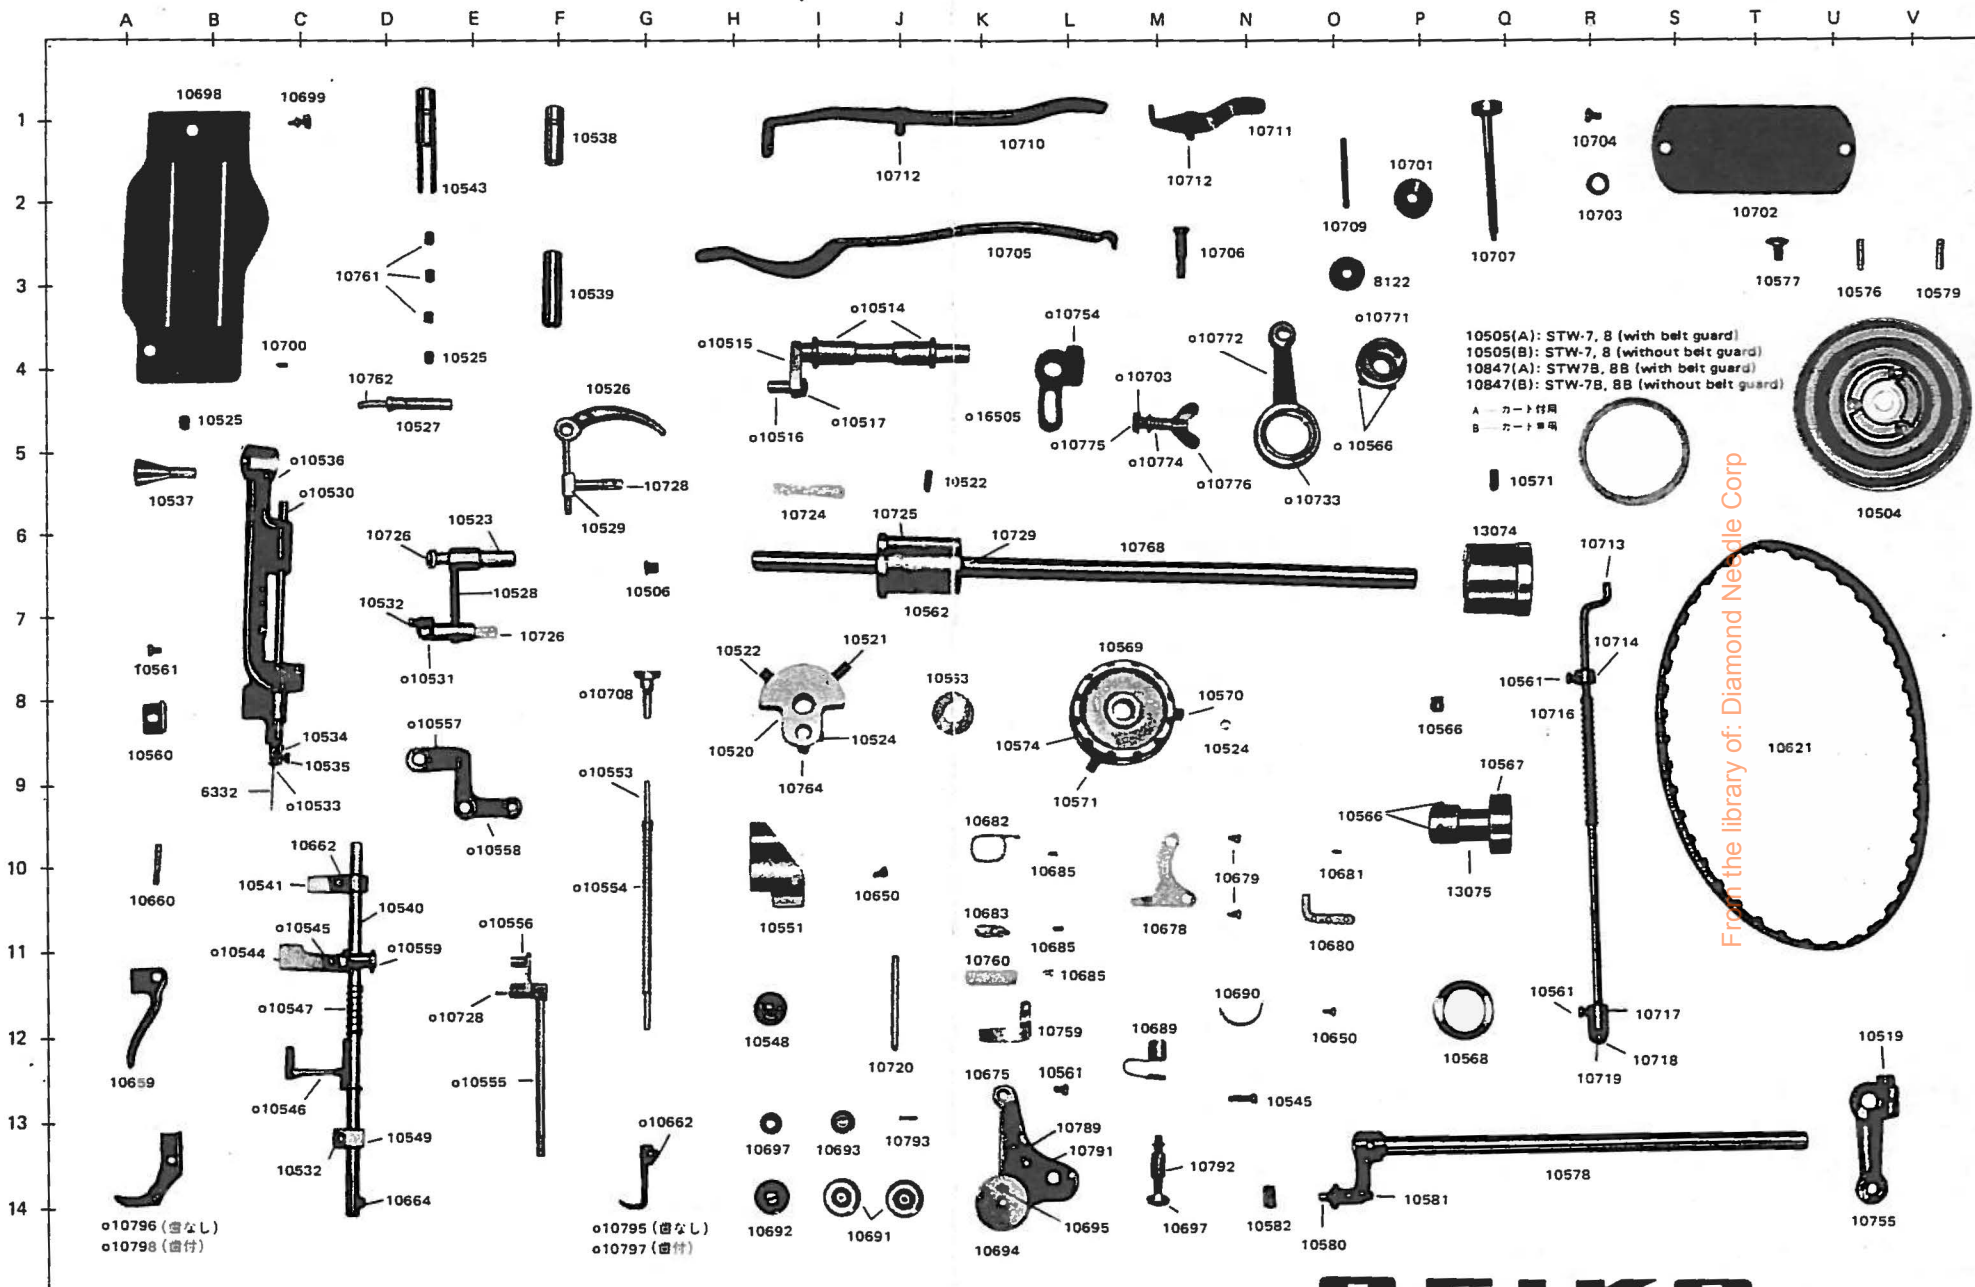

PARTS LIST FOR SEIKO MODEL STW-7,7'

10505(A): STW-7, 8 (with belt guard)
 10505(B): STW-7, 8 (without belt guard)
 10847(A): STW-7B, 8B (with belt guard)
 10847(B): STW-7B, 8B (without belt guard)

A - カト付用
 B - カト無用

o marked parts are only for Model STW-8, 8B (STW-8, 8B のみ)

SEIKO

8, 8B

BELT GUARD (Optional equipment)
ベルトガード部品表

* marked parts are only for Model STW-7B, 8B (STW-7B, 8Bのみ)
x marked parts are only for Model STW-7, 8 (STW-7, 8のみ)
o marked parts are only for Model STW-R RR (STW-R RRのみ)